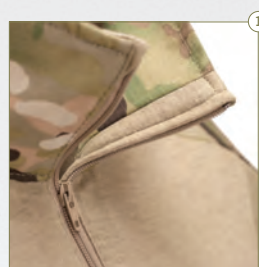

G3 ALL WEATHER COMBAT SHIRT™

CRYE PRECISION™

APR-CSF

FEATURES

1. Comfort placket behind zipper
2. Eye-pro holder and pen pocket
3. Midweight wicking FR torso
4. Extreme weather resistant 4-way stretch laminate sleeves
5. Soft lined collar and zipper placket for added comfort
6. Flexible VELCRO® brand hook-and-loop configuration on bicep pocket
7. Streamlined elbow pad configuration designed for our AIRFLEX™ ELBOW PADS
8. Water-shedding bicep pocket opening

AVAILABLE SIZES

XS-3X in short, regular, long, and extra long lengths.

CARE INSTRUCTIONS

Machine wash warm. Do not use softeners, bleach, starch. Tumble dry, do not iron.

FABRIC CONTENT

Sleeve: 93% Nylon, 7% Spandex

Body: 85% Modacrylic, 15% Viscose

Liner: 100% Polyester

AVAILABLE COLORS

MULTICAM® KHAKI R. GREEN BLACK

G3 ALL WEATHER COMBAT SHIRT™

CRYE PRECISION™

G3 SHIRT SIZE		FITS CHEST	FITS HEIGHT	COMPARABLE BDU SIZE	
XS	Short	29-33	64-68	XS	Short
	Regular		68-72		Regular
	Long		72-76		Long
	XLong		76-78		XLong
SM	Short	33-37	64-68	SM	Short
	Regular		68-72		Regular
	Long		72-76		Long
	XLong		76-78		XLong
MD	Short	37-41	64-68	MD	Short
	Regular		68-72		Regular
	Long		72-76		Long
	XLong		76-78		XLong
LG	Short	41-45	64-68	LG	Short
	Regular		68-72		Regular
	Long		72-76		Long
	XLong		76-78		XLong
XL	Short	45-49	64-68	XL	Short
	Regular		68-72		Regular
	Long		72-76		Long
	XLong		76-78		XLong
2X	Short	49-53	64-68	2X	Short
	Regular		68-72		Regular
	Long		72-76		Long
	XLong		76-78		XLong
3X	Short	53-57	64-68	3X	Short
	Regular		68-72		Regular
	Long		72-76		Long
	XLong		76-78		XLong