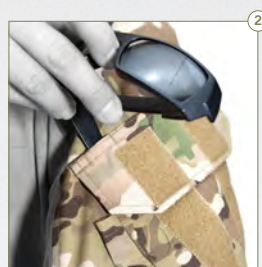

G3 ALL WEATHER COMBAT SHIRT™

CRYE PRECISION™

APR-CSF

FEATURES

1. Comfort placket behind zipper
2. Eye-pro holder and pen pocket
3. Midweight wicking FR torso
4. Extreme weather resistant 4-way stretch laminate sleeves
5. Soft lined collar and zipper placket for added comfort
6. Flexible VELCRO® brand hook-and-loop configuration on bicep pocket
7. Streamlined elbow pad configuration designed for our AIRFLEX™ ELBOW PADS
8. Water-shedding bicep pocket opening

AVAILABLE SIZES

XS-3X in short, regular, long, and extra long lengths.

CARE INSTRUCTIONS

Machine wash warm. Do not use softeners, bleach, starch. Tumble dry, do not iron.

FABRIC CONTENT

Sleeve: 93% Nylon, 7% Spandex

Body: 85% Modacrylic, 15% Viscose

Liner: 100% Polyester

AVAILABLE COLORS

MULTICAM® KHAKI R. GREEN BLACK

G3 ALL WEATHER COMBAT SHIRT™

CRYE PRECISION™

G3 SHIRT SIZE		FITS CHEST	FITS HEIGHT	COMPARABLE BDU SIZE	
XS	Short	29-33	64-68	XS	Short
	Regular		68-72		Regular
	Long		72-76		Long
	XLong		76-78		XLong
SM	Short	33-37	64-68	SM	Short
	Regular		68-72		Regular
	Long		72-76		Long
	XLong		76-78		XLong
MD	Short	37-41	64-68	MD	Short
	Regular		68-72		Regular
	Long		72-76		Long
	XLong		76-78		XLong
LG	Short	41-45	64-68	LG	Short
	Regular		68-72		Regular
	Long		72-76		Long
	XLong		76-78		XLong
XL	Short	45-49	64-68	XL	Short
	Regular		68-72		Regular
	Long		72-76		Long
	XLong		76-78		XLong
2X	Short	49-53	64-68	2X	Short
	Regular		68-72		Regular
	Long		72-76		Long
	XLong		76-78		XLong
3X	Short	53-57	64-68	3X	Short
	Regular		68-72		Regular
	Long		72-76		Long
	XLong		76-78		XLong